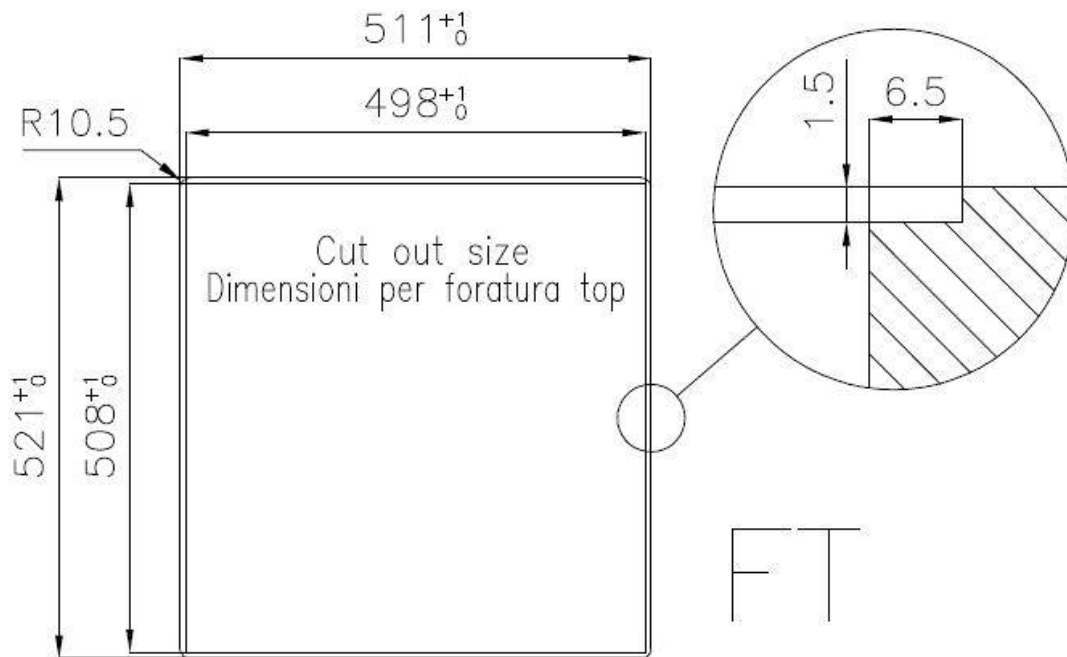

Lavello serie KE cod. 2264/050

FT