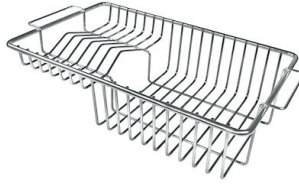

Drainer	No
Width	51 cm
Bowl dimension	450x400mm
Number of bowls	1 bowl
Waste fitting	Drain with automatic PM control

FEATURES

Double mixer hole	The large tap counter is already fitted with a series of 2 tap holes. In the second hole it is possible to install the remote control of the automatic drain or, alternatively, a practical soap dispenser.
High thickness	1mm thick steel. A significant thickness, which guarantees the maximum sturdiness and durability.
Automatic waste fitting	The waste-fitting with round remote knob is supplied; a practical accessory which makes it unnecessary to get wet in order to drain the water from the bowl.
Basket 3,5" waste fitting	The drain is equipped with a large 3.5" drain, with the practical basket cap that prevents the discharge of solid parts.
Perimetral overflow	The overflow is always a security on the Foster sinks that prevents the overflow of water in case of oversights. The perimeter drain solution improves aesthetics thanks to its square and essential shape.
Small radius	Bowls with squared shapes with a modern design and an increased capacity, for a minimal aesthetics connected with an extreme practicality.
Deep bowls	This bowls reach an important depth, over 20 cm, thanks to the advanced production technology, that can be offer great capieny and practicality in all the washing operations.

Cestello inox
8612 000

Glass chopping board
8631 300

HPDE Chopping board
8657 001

HPDE Twin chopping board
8644 101

Stainless steel colander
8154 000

Stainless steel plate rack
8100 154

Stainless steel plate rack

8100 303

* only in combination with the accessory
8644 101

Stainless steel plate rack

8100 201

White bowl

8153 100

**Graters kit with ring-holder and
food collection tray**

8159 101