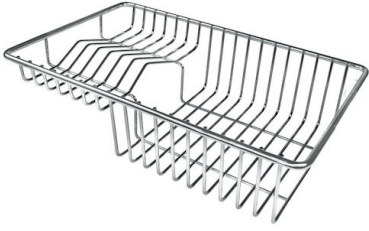

Drainer	No
Width	51 cm
Bowl dimension	450x400mm
Number of bowls	1 bowl
Waste fitting	Drain with automatic PM control

FEATURES

Double mixer hole	The large tap counter is already fitted with a series of 2 tap holes. In the second hole it is possible to install the remote control of the automatic drain or, alternatively, a practical soap dispenser.
High thickness	1mm thick steel. A significant thickness, which guarantees the maximum sturdiness and durability.
Automatic waste fitting	The waste-fitting with round remote knob is supplied; a practical accessory which makes it unnecessary to get wet in order to drain the water from the bowl.
Basket 3,5" waste fitting	The drain is equipped with a large 3.5" drain, with the practical basket cap that prevents the discharge of solid parts.
Perimetral overflow	The overflow is always a security on the Foster sinks that prevents the overflow of water in case of oversights. The perimeter drain solution improves aesthetics thanks to its square and essential shape.
Small radius	Bowls with squared shapes with a modern design and an increased capacity, for a minimal aesthetics connected with an extreme practicality.
Deep bowls	This bowls reach an important depth, over 20 cm, thanks to the advanced production technology, that can be offer great capieny and practicality in all the washing operations.

Cestello inox
8612 000

Glass chopping board
8631 300

HPDE Chopping board
8657 001

HPDE Twin chopping board
8644 101

Stainless steel colander
8154 000

Stainless steel plate rack
8100 154

Stainless steel plate rack

8100 303

* only in combination with the accessory
8644 101

Stainless steel plate rack

8100 201

White bowl

8153 100

**Graters kit with ring-holder and
food collection tray**

8159 101