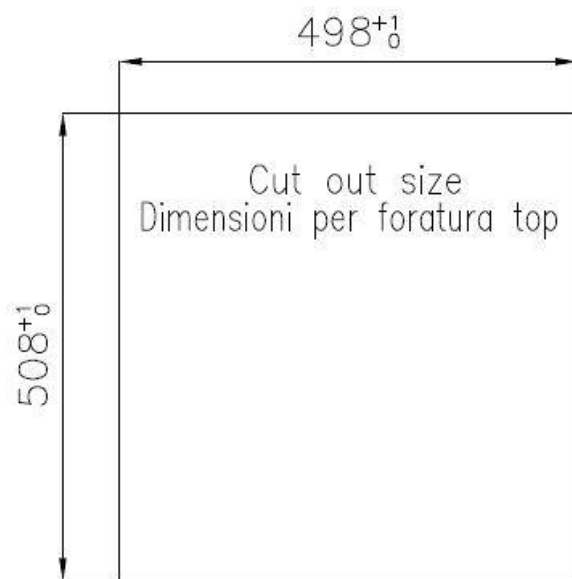

Sink KE Filotop

Kitchen Sinks

Code: 2264 050

DETAILS

Edge/Installation Type	Flush-mount Top-mount
Finish	Foster brushed
Material	AISI 304 stainless steel
Texture	Foster brushed
Base	60 cm
Dimensions	510x520 mm
Standard fittings	Fixing hooks, gasket, drain, overflow and siphon, boxed packing
Mixer holes	2 standard holes
Built-in hole	View technical data sheet

Drainer	No
Width	51 cm
Bowl dimension	450x400mm
Number of bowls	1 bowl
Waste fitting	Drain with automatic PM control

FEATURES

Double mixer hole	The large tap counter is already fitted with a series of 2 tap holes. In the second hole it is possible to install the remote control of the automatic drain or, alternatively, a practical soap dispenser.
High thickness	1mm thick steel. A significant thickness, which guarantees the maximum sturdiness and durability.
Automatic waste fitting	The waste-fitting with round remote knob is supplied; a practical accessory which makes it unnecessary to get wet in order to drain the water from the bowl.
Basket 3,5" waste fitting	The drain is equipped with a large 3.5" drain, with the practical basket cap that prevents the discharge of solid parts.
Perimetral overflow	The overflow is always a security on the Foster sinks that prevents the overflow of water in case of oversights. The perimeter drain solution improves aesthetics thanks to its square and essential shape.
Small radius	Bowls with squared shapes with a modern design and an increased capacity, for a minimal aesthetics connected with an extreme practicality.
Deep bowls	This bowls reach an important depth, over 20 cm, thanks to the advanced production technology, that can be offer great capieny and practicality in all the washing operations.

TECHNICAL DATA

Lavello serie KE cod. 2264/050

FT

FTS

GALLERY

EQUIPMENT

Automatic waste fitting
8407 113

OPTIONAL ACCESSORIES