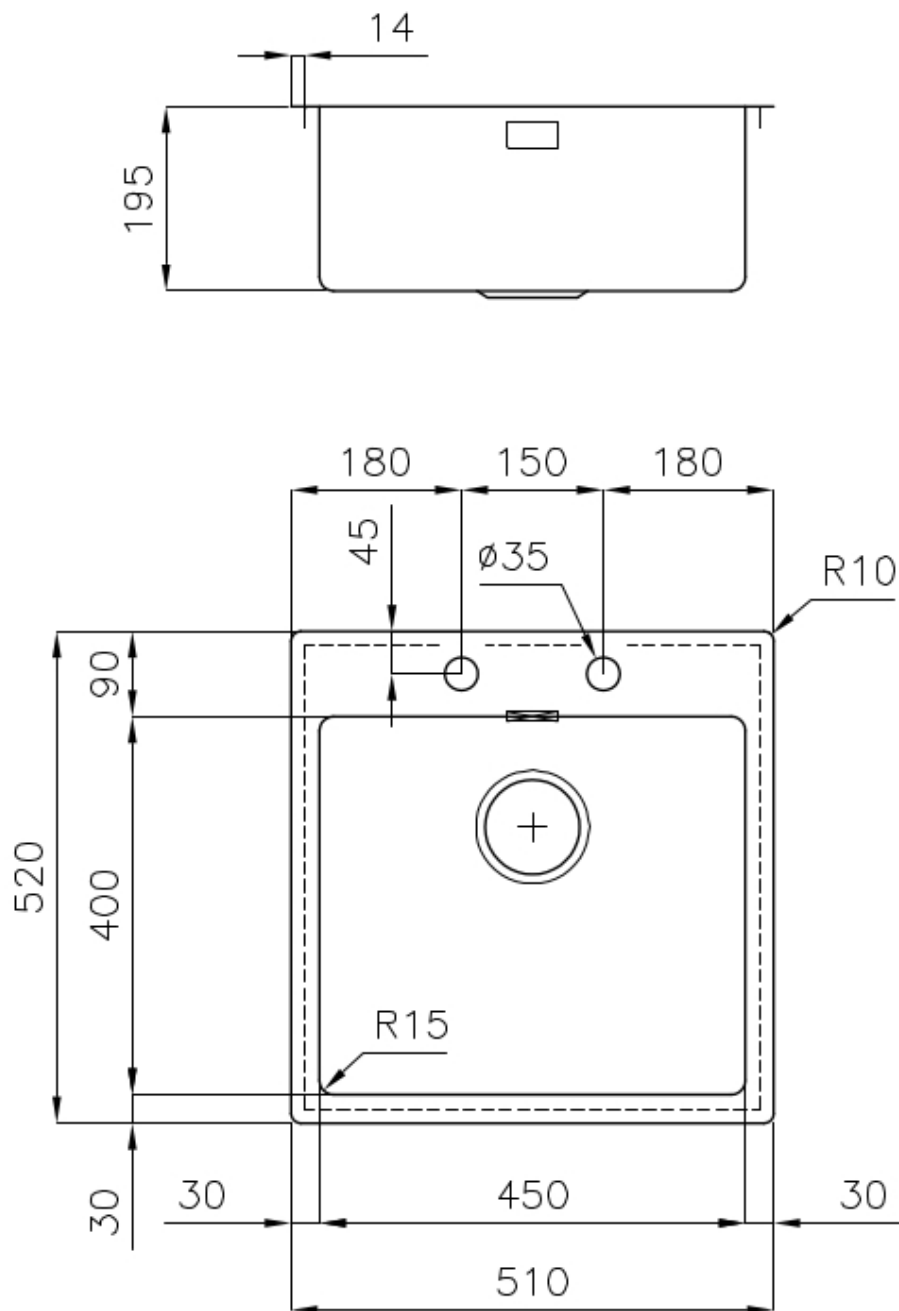

Sink KE Filotop

Kitchen Sinks

Code: 2264 050

DETAILS

Edge/Installation Type	Flush-mount Top-mount
Finish	Foster brushed
Material	AISI 304 stainless steel
Texture	Foster brushed
Base	60 cm
Dimensions	510x520 mm
Standard fittings	Fixing hooks, gasket, drain, overflow and siphon, boxed packing
Mixer holes	2 standard holes
Built-in hole	View technical data sheet

Drainer	No
Width	51 cm
Bowl dimension	450x400mm
Number of bowls	1 bowl
Waste fitting	Drain with automatic PM control

FEATURES

Double mixer hole	The large tap counter is already fitted with a series of 2 tap holes. In the second hole it is possible to install the remote control of the automatic drain or, alternatively, a practical soap dispenser.
High thickness	1mm thick steel. A significant thickness, which guarantees the maximum sturdiness and durability.
Automatic waste fitting	The waste-fitting with round remote knob is supplied; a practical accessory which makes it unnecessary to get wet in order to drain the water from the bowl.
Basket 3,5" waste fitting	The drain is equipped with a large 3.5" drain, with the practical basket cap that prevents the discharge of solid parts.
Perimetral overflow	The overflow is always a security on the Foster sinks that prevents the overflow of water in case of oversights. The perimeter drain solution improves aesthetics thanks to its square and essential shape.
Small radius	Bowls with squared shapes with a modern design and an increased capacity, for a minimal aesthetics connected with an extreme practicality.
Deep bowls	This bowls reach an important depth, over 20 cm, thanks to the advanced production technology, that can be offer great capieny and practicality in all the washing operations.

TECHNICAL DATA

Lavello serie KE cod. 2264/050

FT

FTS

GALLERY

EQUIPMENT

Automatic waste fitting
8407 113

OPTIONAL ACCESSORIES